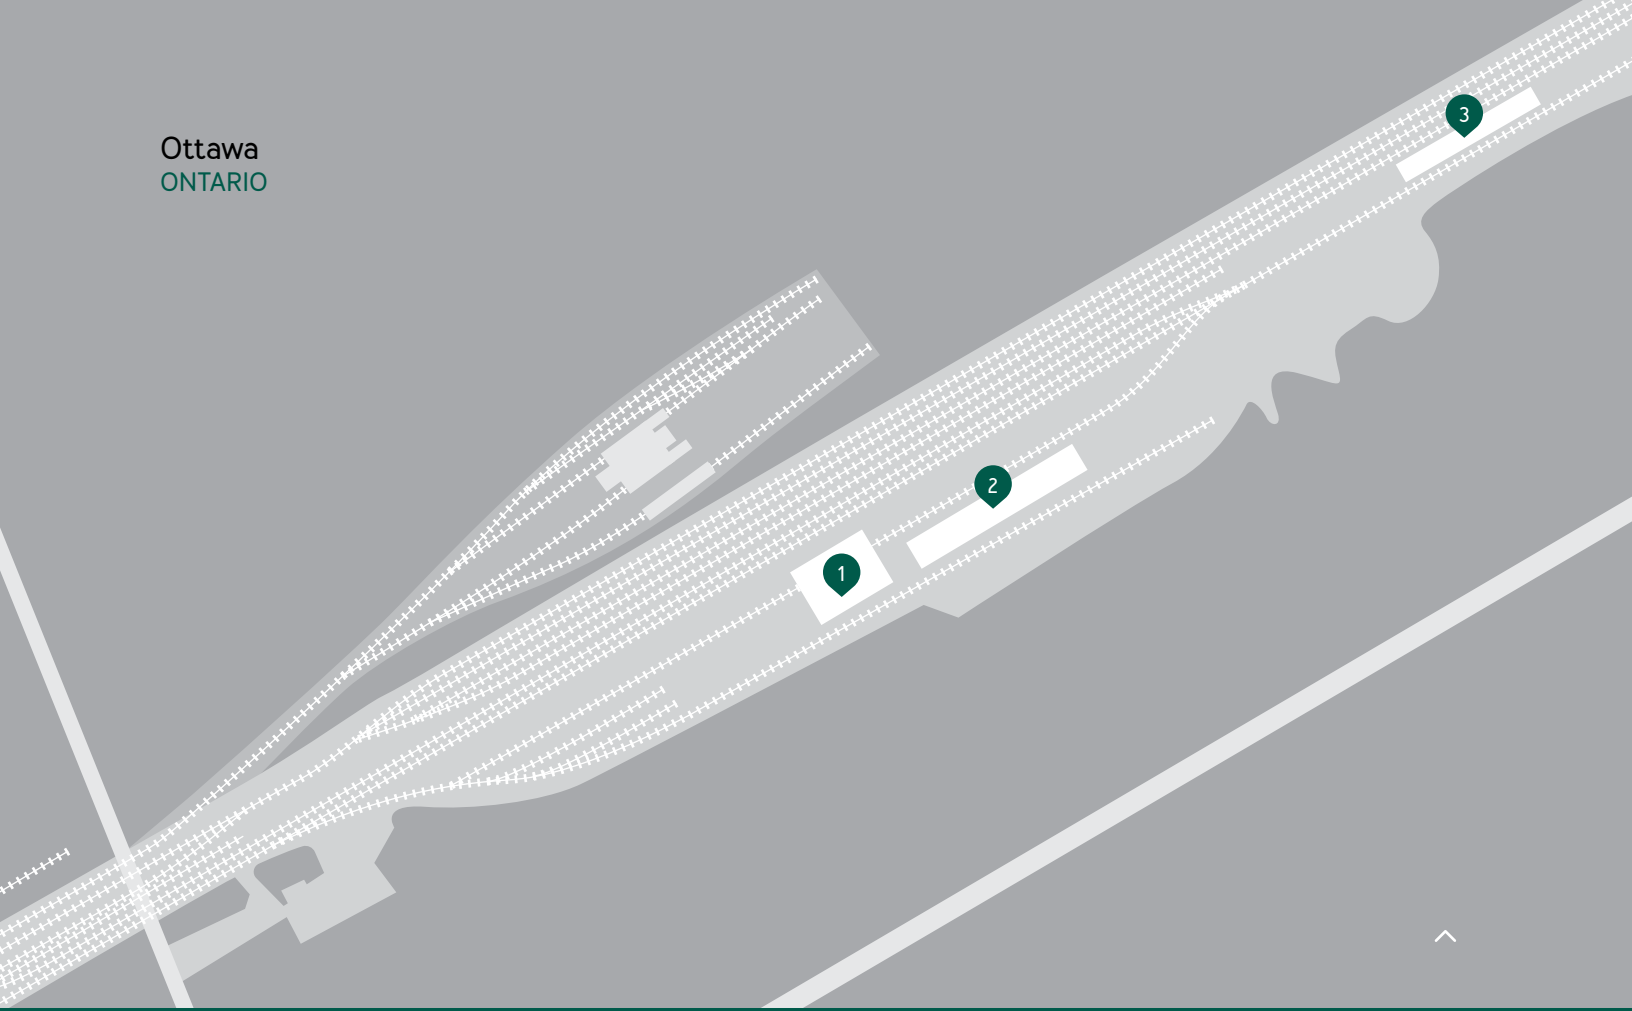

Ottawa ONTARIO

Rideau Bulk

Rideau Bulk's inland port logistics terminal offers transloading and container services to clients throughout the Ottawa Valley and Gatineau region. This private facility has an onsite rail spur, warehousing and laydown area, and can provide trucking for various types of cargo such as forest products, steel, project cargo, and bulk commodities.

INLAND CONNECTIONS

Direct access to CN rail
Highway 417

CONTACT US

solutions@logistec.com

LES TERMINAUX RIDEAU BULK
TERMINALS INC.
3141 Albion Road
Ottawa, Ontario K1V 8Y3

Space

Storage

INDOOR